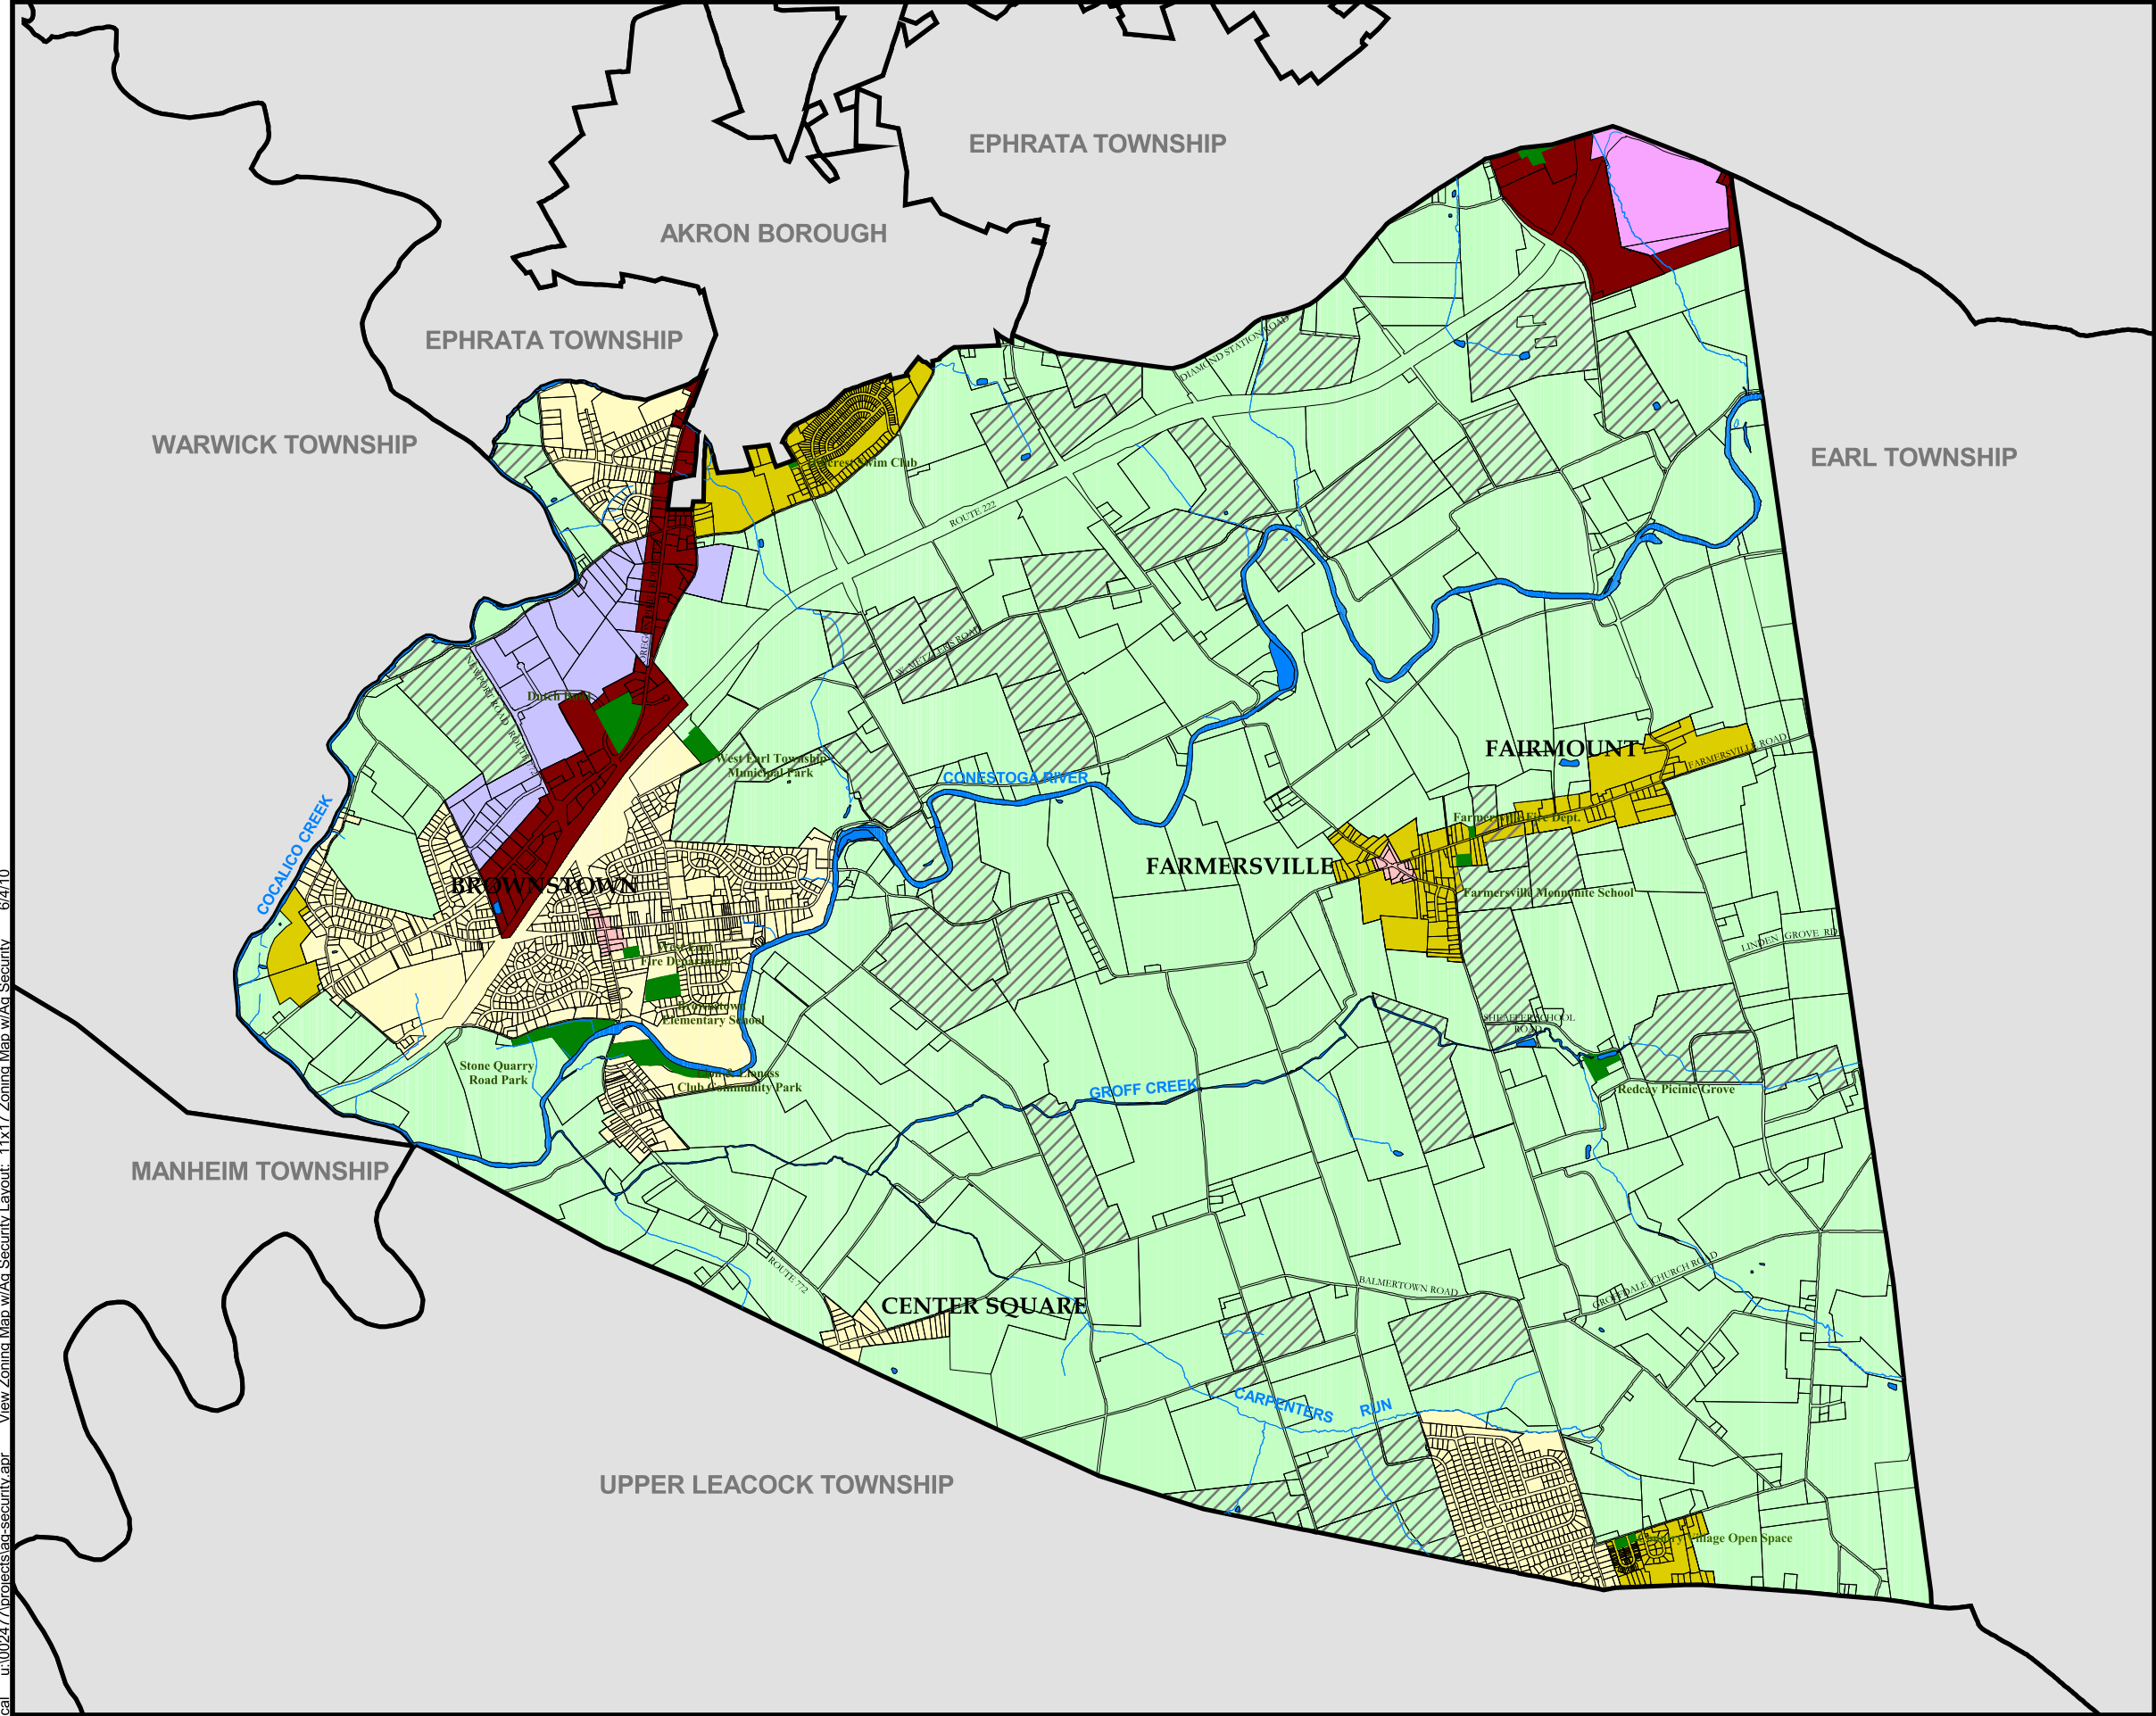

cal_u:\02477\projects\ag-security\apr... View Zoning Map w/Ag Security Layout: 11x17 Zoning Map w/Ag Security 6/4/10

West Earl Township

Zoning Map

- Municipal Bndry
- Streams
- Parks
- Zoning**
- A
- C-1
- C-2
- I
- R-1
- R-2 (TRDO)
- PE
- Ag Security